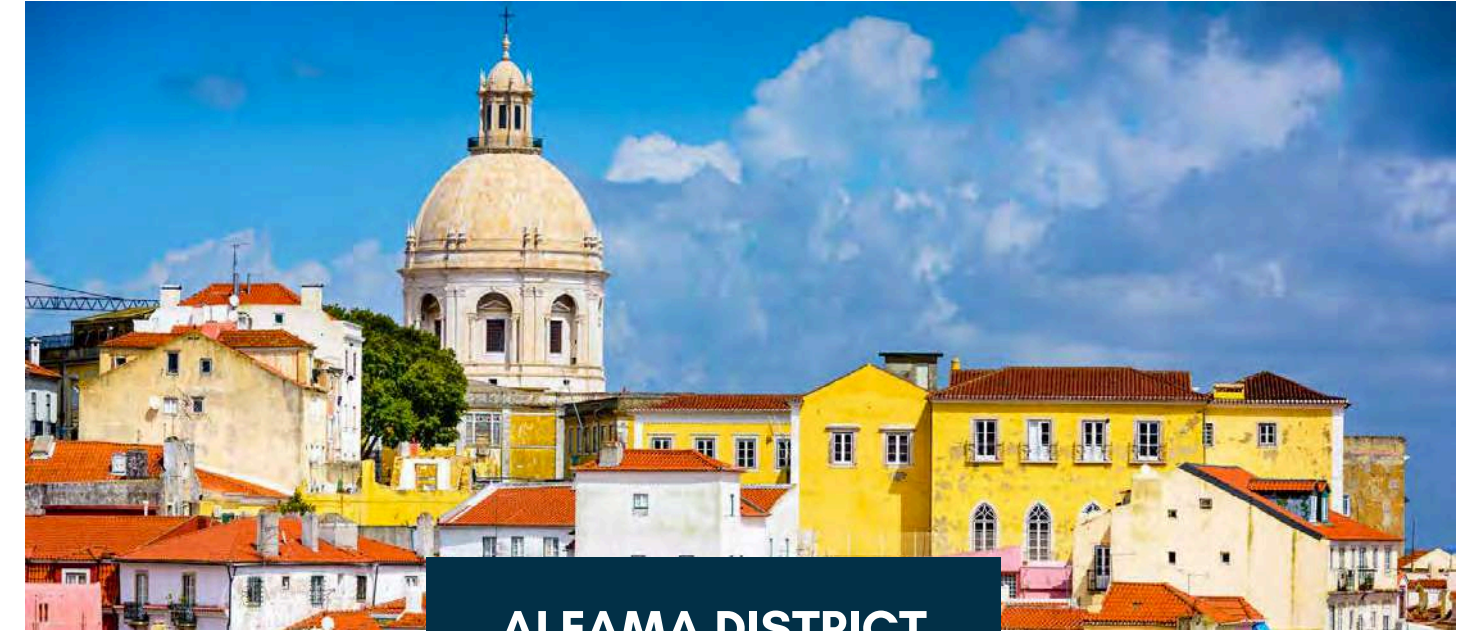

Historic Heart of Portugal

Lisbon

6 Days, 5 Nights

LISBON

PORTUGAL

Lisbon, the charming capital of Portugal, is a city where history, culture, and modernity blend seamlessly. The city's scenic hills provide panoramic views of the Tagus River, with iconic landmarks such as the Belem Tower, Jerónimos Monastery, and the historic Alfama district. Lisbon's colorful streets are lined with traditional azulejos (decorative tiles) and lively cafes serving delicious pastéis de nata. Visitors can ride the iconic Tram 28, explore the vibrant nightlife in Bairro Alto, or visit the modern MAAT museum. With its rich maritime history, warm climate, and friendly locals, Lisbon offers an unforgettable European experience.

Prices available upon request

EXPLORE TOP DESTINATIONS

BELÉM TOWER

SÃO JORGE CASTLE

ALFAMA DISTRICT

**JERÓNIMOS
MONASTERY**

PRAÇA DO COMÉRCIO

BAIXA DISTRICT