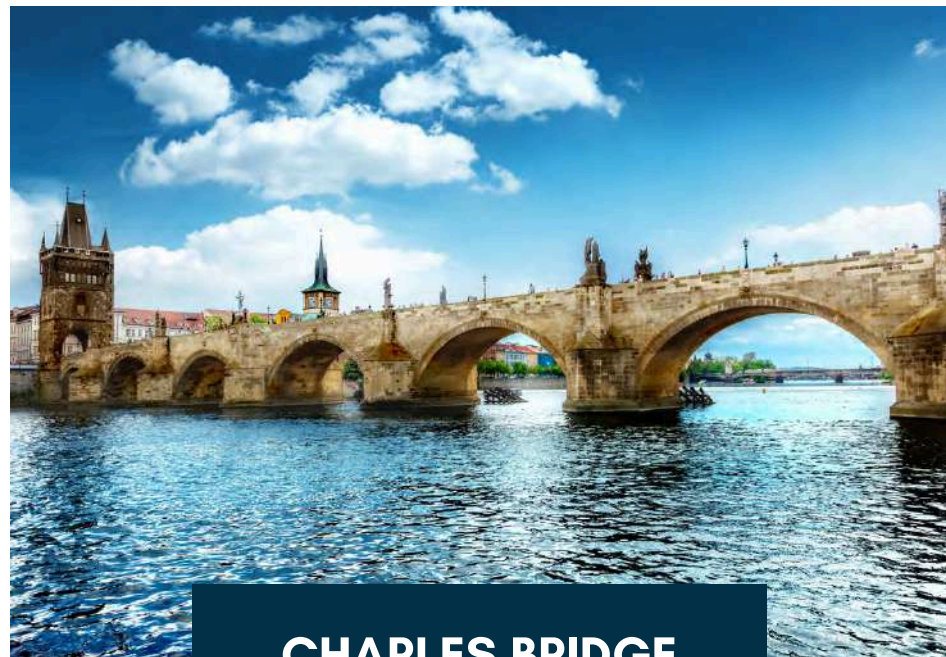

BLACK PEARL
T O U R S

Golden City

Prague

6 Days, 5 Nights

PRAGUE

CZECH REPUBLIC

Prague, the capital of the Czech Republic, is a city steeped in history and beauty, often referred to as the "City of a Hundred Spires" for its skyline dotted with medieval churches and towers. The iconic Prague Castle, Charles Bridge, and the Astronomical Clock in the Old Town Square are just a few of the must-see landmarks. Wander through narrow, cobblestone streets, explore vibrant neighborhoods like Mala Strana, or enjoy a relaxing boat ride on the Vltava River. Known for its rich cultural scene, charming cafes, and world-famous beer, Prague offers a captivating blend of history and modernity.

Prices available upon request

EXPLORE TOP DESTINATIONS

PRAGUE CASTLE

ST. VITUS CATHEDRAL

OLD TOWN SQUARE

CHARLES BRIDGE

LESSER TOWN

PETŘÍN HILL AND TOWER