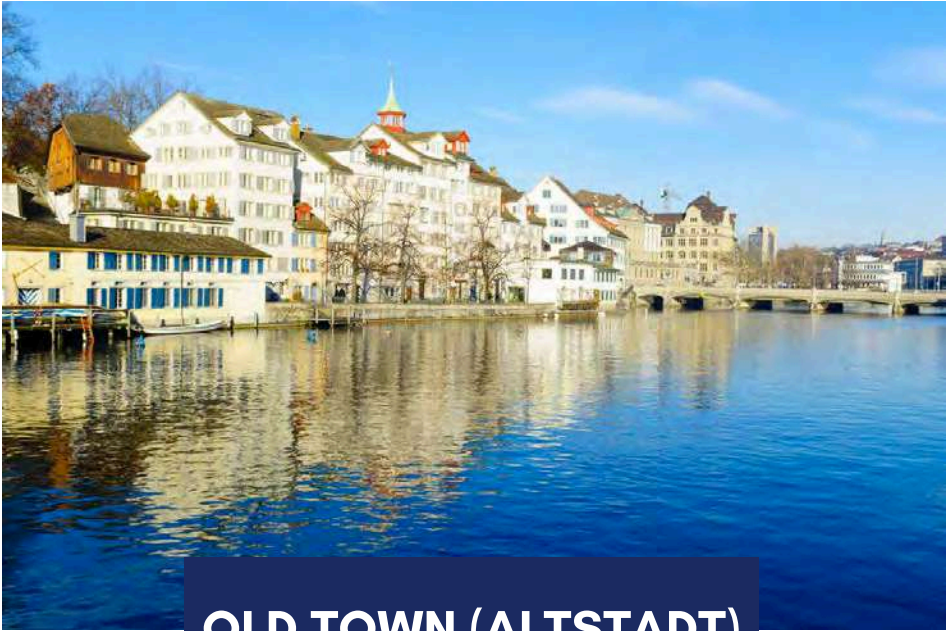

EXPLORE TOP DESTINATIONS

OLD TOWN (ALTSTADT)