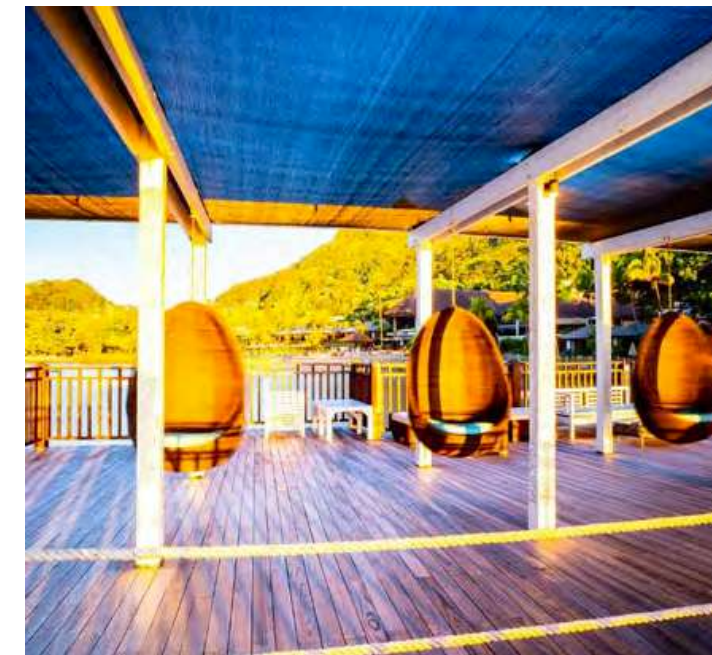

FISHERMAN'S COVE RESORT